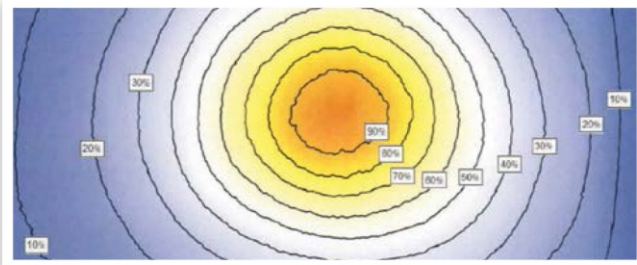

Snow White Screen

manufactured by Mechanische Weberei Bohemia s.r.o., Czech Republic
with **realD** Precision White™ Screen Technology

Snow White Screen at 7.8 FL Peak

3D silver at 7.8FL Peak

The ultimate high end screen for perfect 3D and 2D projection, which is offered exclusively to RealD customers.

MW has incorporated RealD's new screen technology into a line of new screens, which deliver a much brighter and more uniform screen in comparison to standard screens.

A smooth surface generates better image contrast and optimal reflection performance.