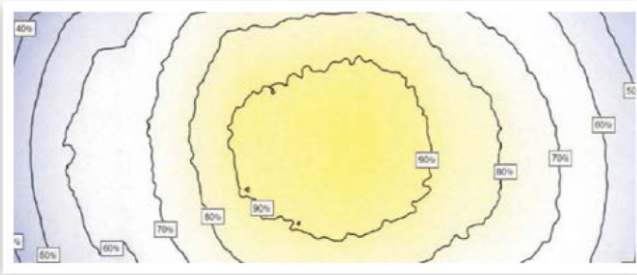

Snow White Screen

manufactured by Mechanische Weberei Bohemia s.r.o., Czech Republic
with **realD** Precision White™ Screen Technology

Snow White Screen at 7.8 FL Peak

3D silver at 7.8FL Peak

The ultimate high end screen for perfect 3D and 2D projection, which is offered exclusively to RealD customers.

MW has incorporated RealD's new screen technology into a line of new screens, which deliver a much brighter and more uniform screen in comparison to standard screens.

A smooth surface generates better image contrast and optimal reflection performance.